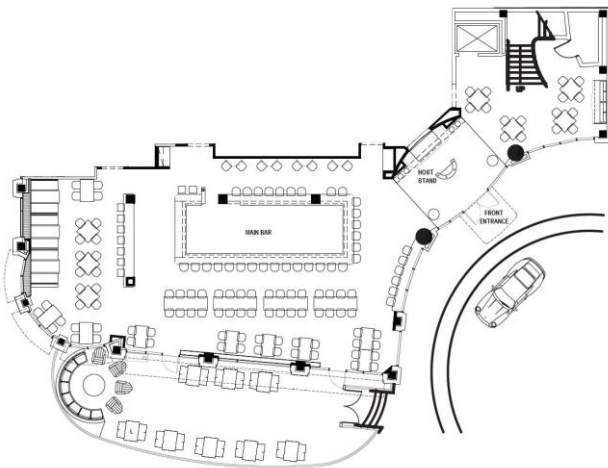

## Twin Peaks, Buckhead

3365 Piedmont Rd NE  
Atlanta, GA 30305

**12,701 SQ FT**

LEVEL 1 MAIN DINING ROOM

LEVEL 1 BAR

LEVEL 2 MAIN DINING ROOM

LEVEL 2 BAR

MAN CAVE

PRIVATE DINING/CONFERENCE ROOM

VIP GREEN ROOM

LEVEL 1 OUTSIDE PATIO

Level 1  
7,106 sq ft

Level 2  
5,595 sq ft

### Capacities

Total Seats: 330

Full Buyout Reception: 500

Level 1 Indoor Area:

122 table seats

30 bar seats

200 reception

Level 1 Outside Patio:

32 table seats

40 reception

Level 2 Main Dining/Bar Area:

84 table seats

26 bar seats

100 reception

Private Dining/Conference room:

8-12 seated