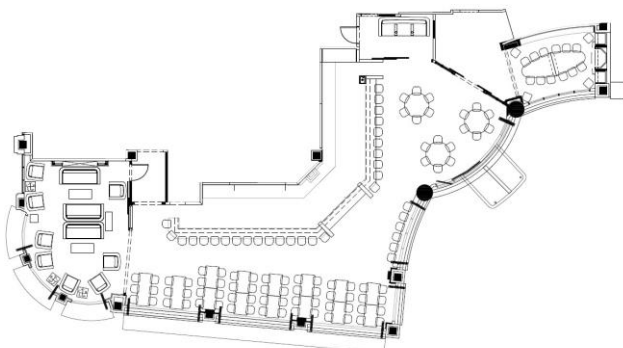

PRIVATE DINING/CONFERENCE ROOM

VIP GREEN ROOM

LEVEL 1 OUTSIDE PATIO

Level 1  
7,106 sq ft

Level 2  
5,595 sq ft

### Capacities

Total Seats: 330

Full Buyout Reception: 500

Level 1 Indoor Area:

122 table seats

30 bar seats

200 reception

Level 1 Outside Patio:

32 table seats

40 reception

Level 2 Main Dining/Bar Area:

84 table seats

26 bar seats

100 reception

Private Dining/Conference room:

8-12 seated

12 reception

Man Cave:

17-19 seated

30 reception

VIP Green Room:

4-5 seated