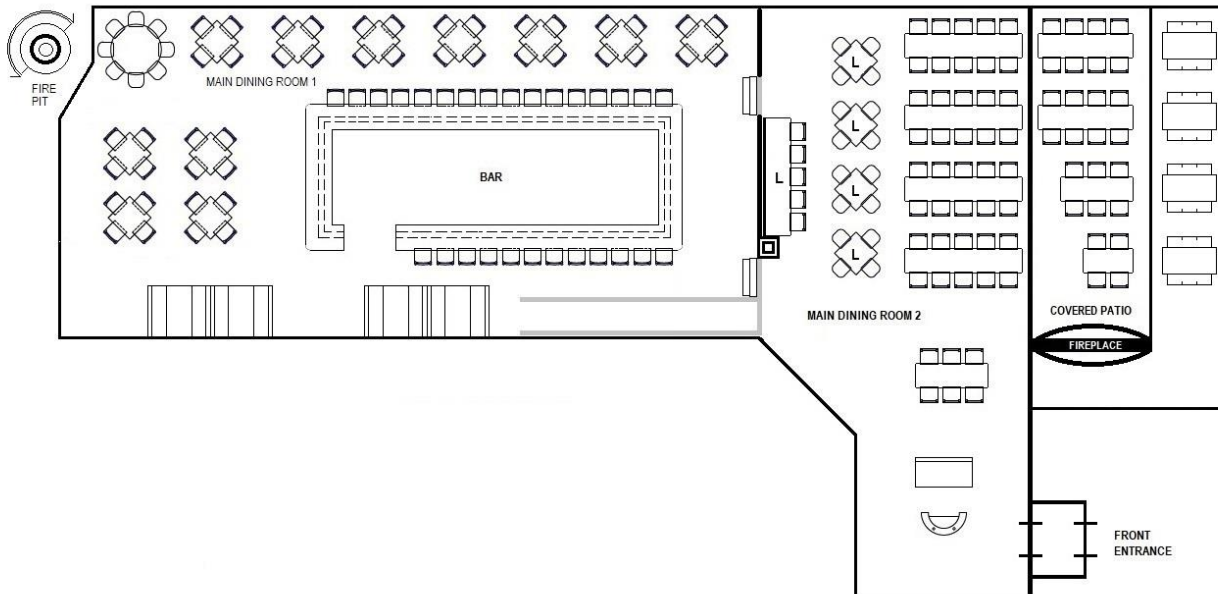

6,935 SQ FT

Locations

Twin Peaks, Columbia

600 Gervais Street
Columbia, SC 29201

MAIN DINING ROOM 1

MAIN DINING ROOM 1

MAIN DINING ROOM 2

MAIN DINING ROOM 2

MAIN DINING ROOM BAR

INDOOR PATIO

INDOOR PATIO

FIRE PIT

Capacities

Total Table Seats: 185
Full Buyout
Reception: 270

Main Dining Area 1:
28 bar seats
68 table seats
140 reception

Main Dining Area 2:
67 table seats
50 reception

Indoor Covered Patio:
26 seats
35 reception

Outside Patio:
24 seats
30 reception