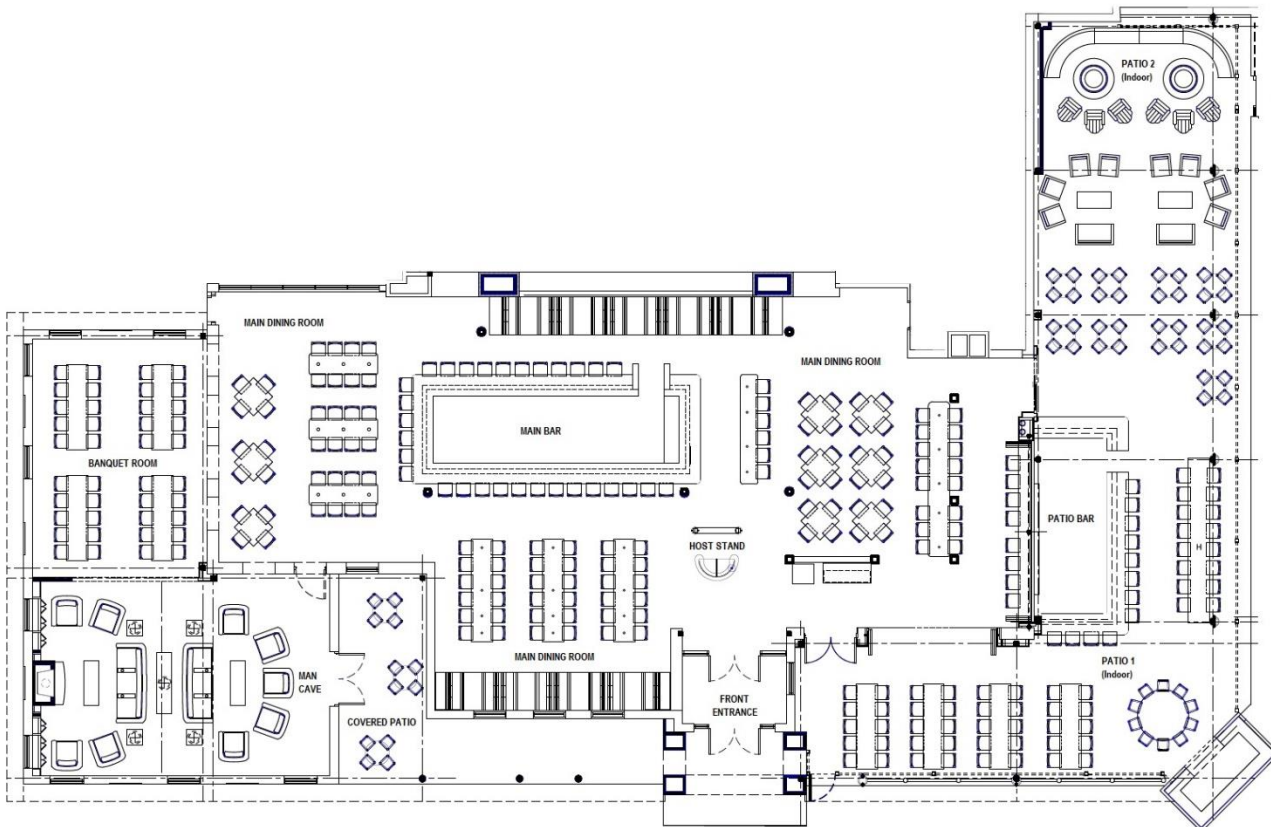

## Twin Peaks, Kennesaw

2475 George Busbee Pkwy NW  
Kennesaw, GA 30144

**14,000 SQ FT**

MAIN DINING ROOM BAR

MAIN DINING ROOM & BEER COOLER

BANQUET ROOM

MAN CAVE

PATIO BAR – INTERIOR VIEW

PATIO BAR – WINDOW SIDE

PATIO 1

PATIO 2

### Capacities

Total Seats: 399

Full Buyout

Reception: 590

Main Bar Dining Area:

30 bar seats

148 table seats

250 reception