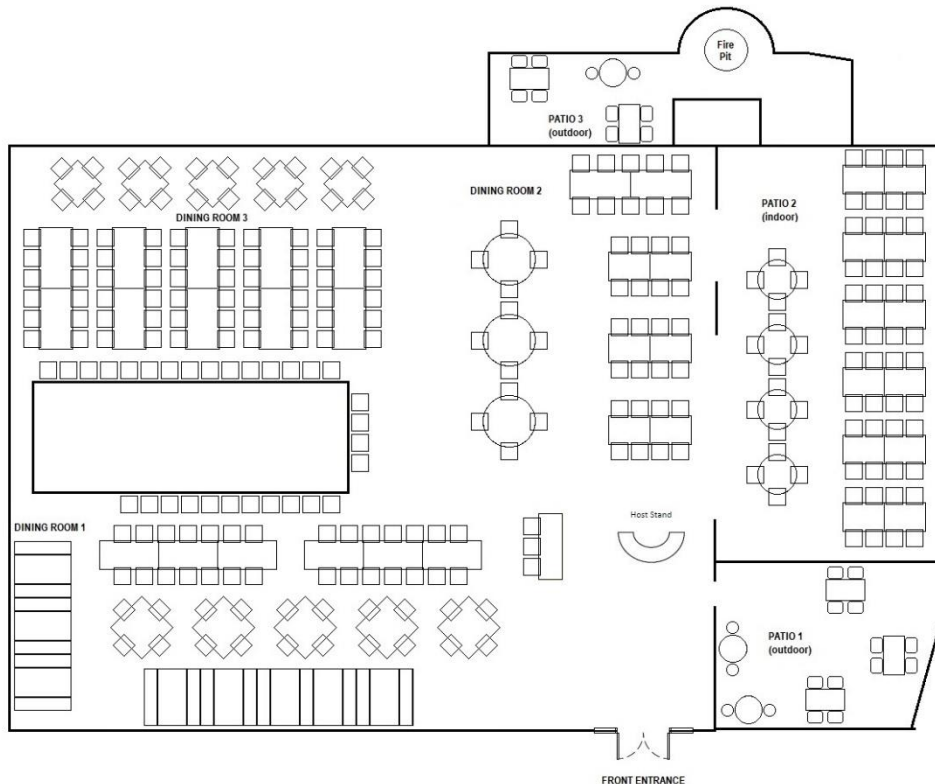

8,937 SQ FT

Locations

Twin Peaks, Knoxville

135 N. Northshore Drive
Knoxville, tn 37919

MAIN DINING ROOM BAR

MAIN DINING ROOM 1

MAIN DINING ROOM 2

MAIN DINING ROOM 3

PATIO 1 – Outdoor

PATIO 2 - Indoor

PATIO 3 - Outdoor

PATIO 3 - Fire Pit

Capacities
Total Seats: 329
Full Buyout Reception: 350
Main Dining 1:
 30 bar seats
 83 table seats
 70 reception
Main Dining 2:
 46 table seats
 50 reception
Main Dining 3:
 80 table seats
 60 reception

Patio 1 (outdoor):
 16 seats
 25 reception

Patio 2 (indoor):
 64 seats
 70 reception

Patio 3 (outdoor):
 10 seats
 15 reception