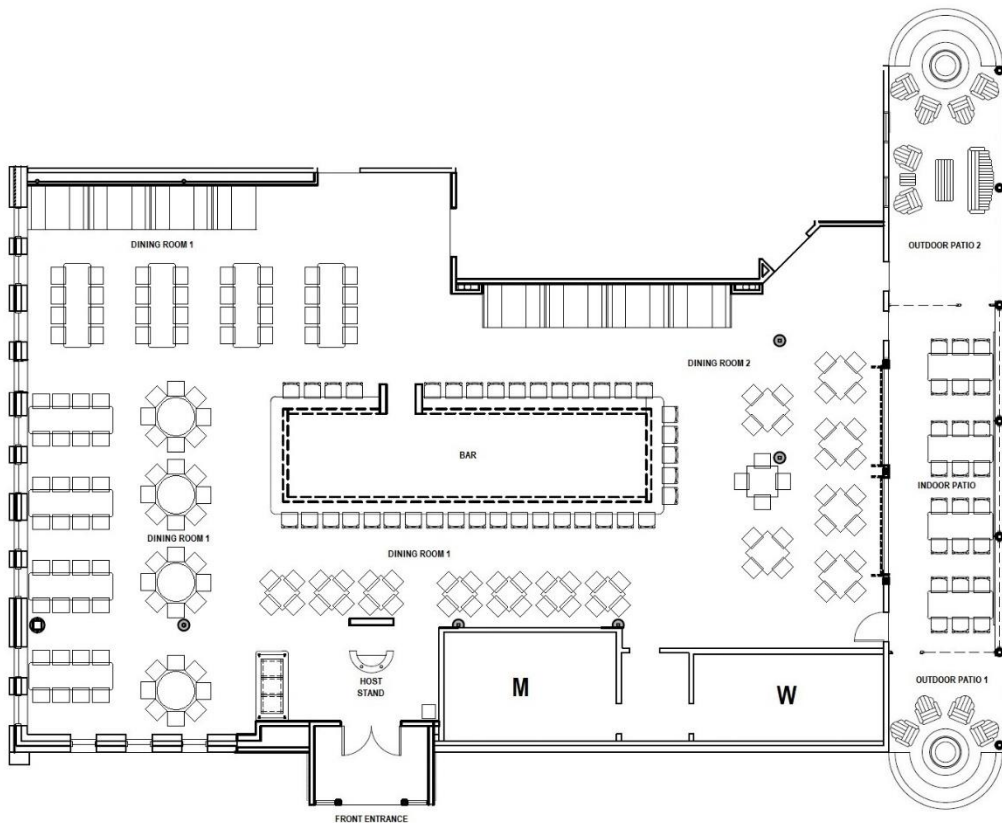

Locations

Twin Peaks, Winston Salem

1915 Hampton Inn Court
Winston Salem, NC 27103

7,079 SQ FT

MAIN DINING ROOM 1

MAIN DINING ROOM 1

MAIN DINING ROOM 2

MAIN DINING ROOM 2

INDOOR PATIO

PATIO 1 - Outdoor

PATIO 2 - Outdoor

PATIO 2 - Outdoor

Capacities

Total Seats: 258
Full Buyout
Reception: 300

Main Dining Room 1:
38 bar seats
132 table seats
150 reception

Main Dining Room 2:
44 table seats
50 reception

Indoor Patio:
24 seats
30 reception

Outdoor Patio 1:
8 seats
12 Reception

Outdoor Patio 2:
12 seats
16 reception