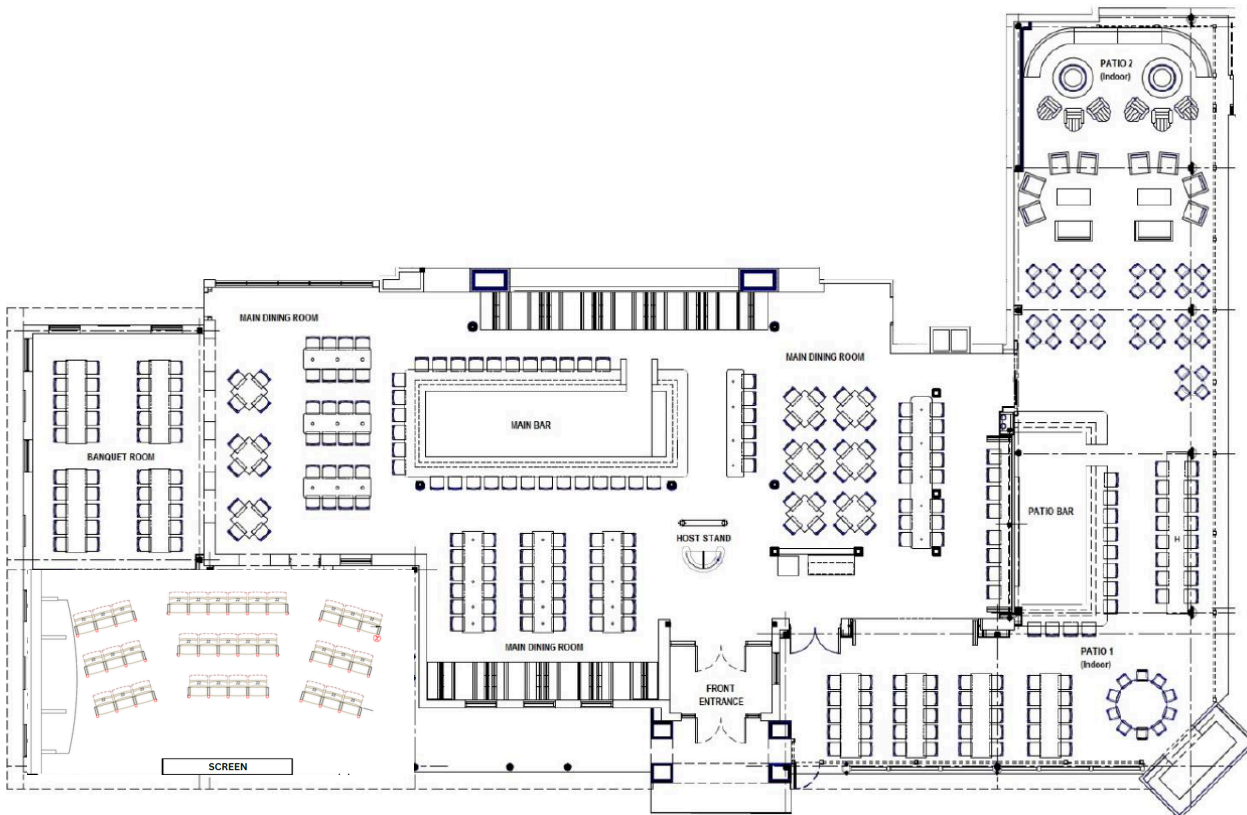

Location

Twin Peaks, Kennesaw

2475 George Busbee Pkwy NW
Kennesaw, GA 30144

14,000 SQ FT

MAIN DINING ROOM BAR

MAIN DINING ROOM & BEER COOLER

BANQUET ROOM

STADIUM ROOM

PATIO BAR – INTERIOR VIEW

PATIO BAR – WINDOW SIDE

PATIO 1

PATIO 2

Capacities Total Seats:

- 399 Full Buyout
- Reception: 590 Main
- Bar Dining Area:
 - 30 bar seats
 - 148 table seats
 - 250 reception
- Indoor Patio Bar/
 - Fire Pit/Fire Place:
 - 20 bar seats
 - 146 seats
 - 200 reception
- Banquet Room:
 - 40 seated
 - 60 reception
- Stadium Room:
 - 33 seats
 - 45 reception
 - *80 reception with banquet room