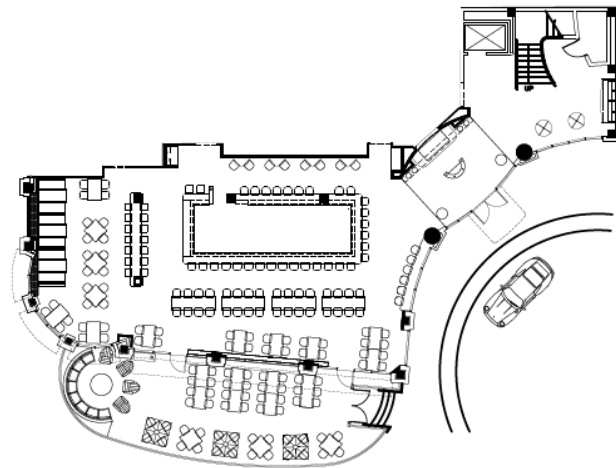

Locations

Twin Peaks, Buckhead

3365 Piedmont Rd NE
Atlanta, GA 30305

12,701 SQ FT

LEVEL 1 MAIN DINING ROOM

LEVEL 1 BAR

LEVEL 2 MAIN DINING ROOM

LEVEL 2 BAR

MAN CAVE

PRIVATE DINING/CONFERENCE ROOM

VIP GREEN ROOM

VIP GREEN ROOM

Level 1
7,106 sq ft

Level 2
5,595 sq ft

Capacities

Total Seats: 476

Full Buyout Reception: 500

Level 1 Area:

288 seats

260 reception

Level 2 Bar Area:

128 seats

165 reception

Private Dining/Conference room:

12 seated

16 reception

Man Cave:

24 seated

30 reception

VIP Green Room:

5 seated