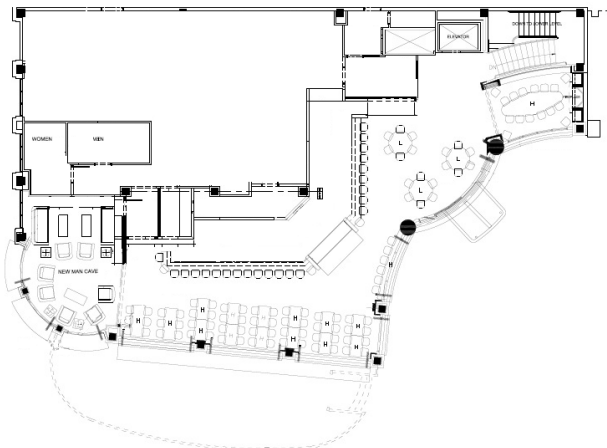

Locations

Twin Peaks, Buckhead

3365 Piedmont Rd NE
Atlanta, GA 30305

12,701 SQ FT

LEVEL 1 MAIN DINING ROOM

LEVEL 1 BAR

LEVEL 2 MAIN DINING ROOM

LEVEL 2 BAR

MAN CAVE

PRIVATE DINING/CONFERENCE ROOM

VIP GREEN ROOM

VIP GREEN ROOM

Level 1
7,106 sq ft

Level 2
5,595 sq ft

Capacities

Total Seats: 476

Full Buyout Reception: 500

Level 1 Area:

288 seats

260 reception

Level 2 Bar Area:

128 seats

165 reception

Private Dining/Conference room:

12 seated

16 reception

Man Cave:

24 seated

30 reception

VIP Green Room:

5 seated