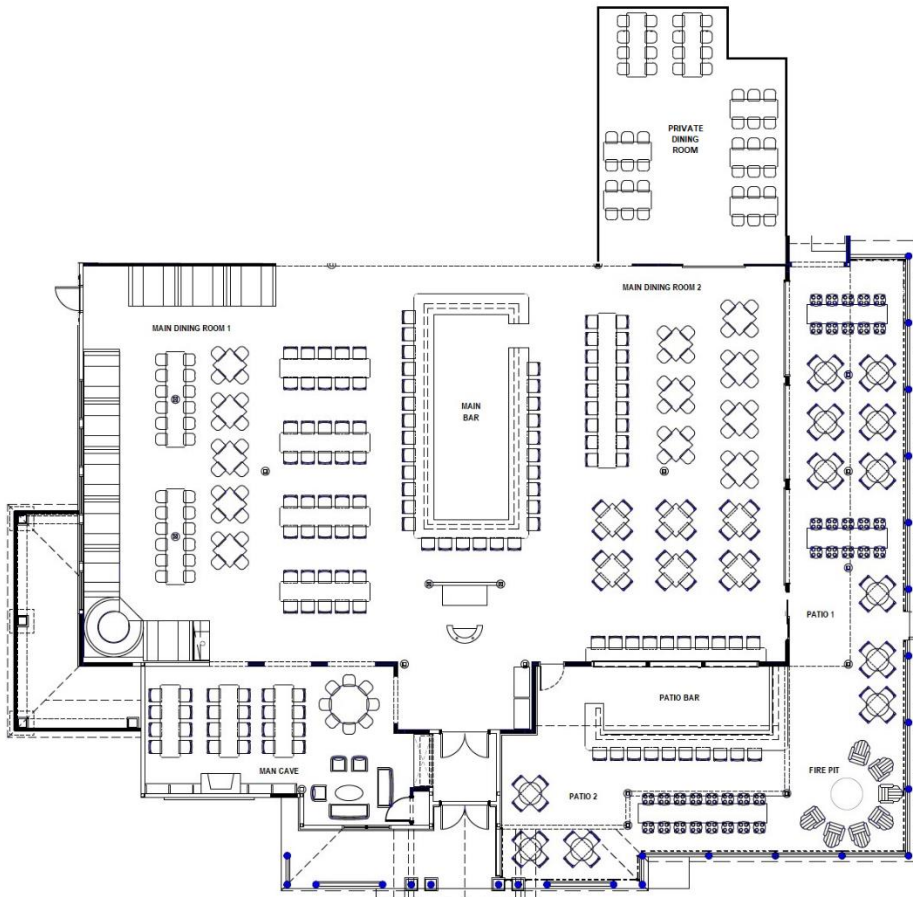

11,500 SQ FT

Locations

Twin Peaks, Greenville

1034 Woodruff Rd
Greenville, SC 29607

MAIN DINING ROOM

MAN CAVE – LOUNGE AREA

MAN CAVE – TABLES

PRIVATE DINING ROOM

INDOOR PATIO BAR AREA

INDOOR PATIO AREA

Capacities

Total Seats: 374

Full Buyout

Reception: 444

Main Bar Dining Room:

29 bar seats

195 table seats

250 reception

Man Cave:

39 seats

44 reception

Indoor Patio/

Fire Pit:

20 bar seats