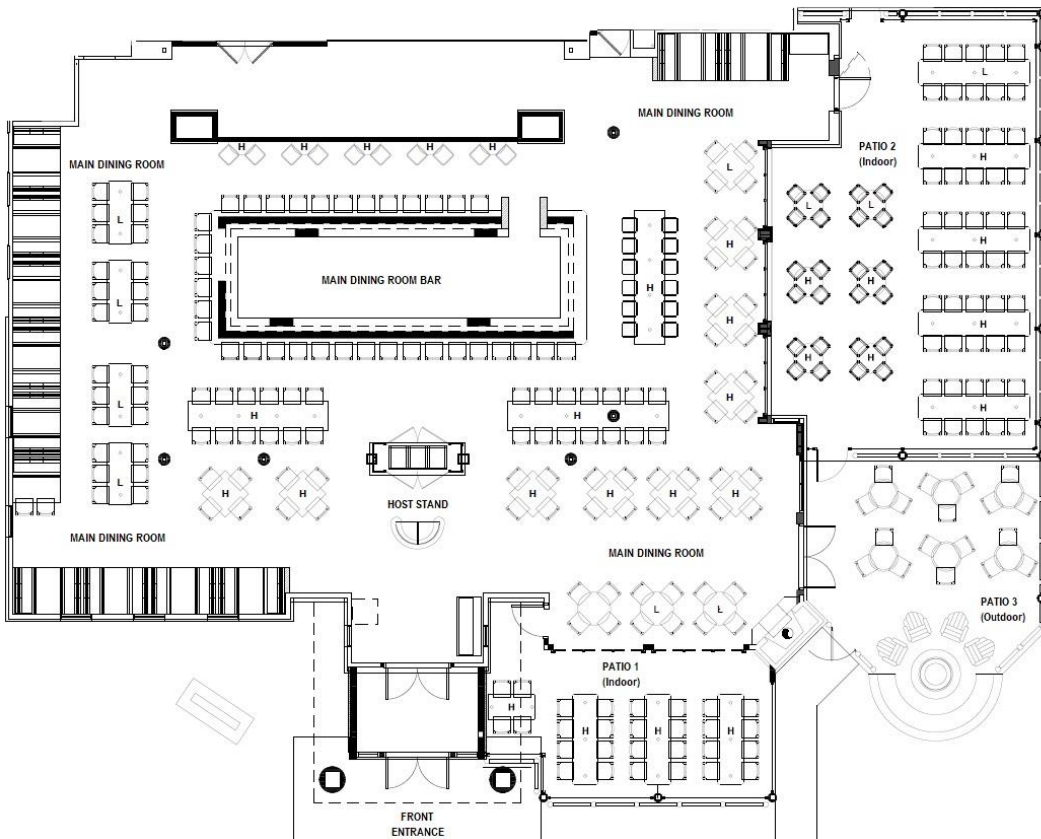

9,400 SQ FT

Locations

Twin Peaks, Hoover

4330 Creekside Ave
Hoover, AL 35244

MAIN DINING ROOM

MAIN DINING ROOM

MAIN DINING ROOM

MAIN DINING ROOM BAR

PATIO 1

PATIO 2

PATIO 3 & FIRE PIT

Capacities

Total Seats: 298
+ 34 bar seats

Main Dining Room:
172 table/booth seats
34 bar seats
256 reception

Patio 1 (indoor):
28-34 seated
40 reception

Patio 2 (indoor):
72-80 seated
100 reception

Patio 3 (outdoor):
24 seated
40 reception