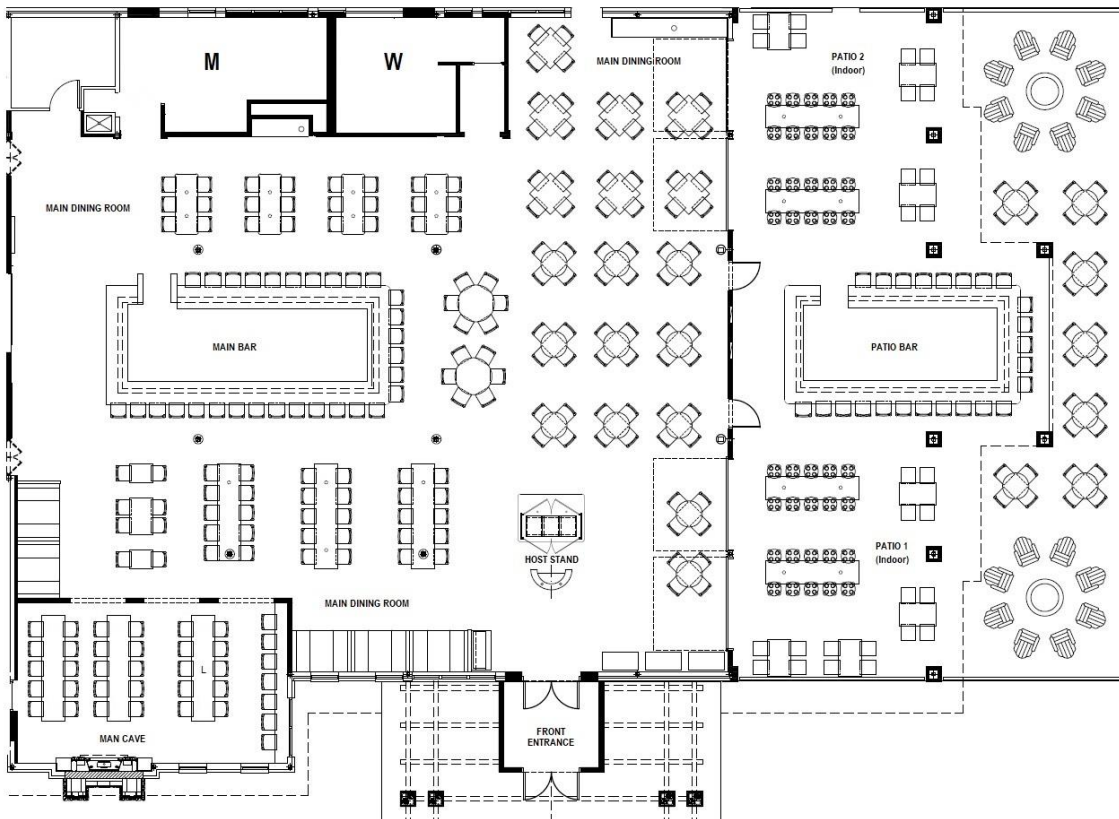

Locations

Twin Peaks, Concord

8601 Concord Mills Blvd.
Concord, NC 28027

12,000 SQ FT

MAIN DINING ROOM

MAIN DINING ROOM

MAN CAVE

PATIO

PATIO BAR

PATIO FIRE PIT

Capacities

Total Seats: 277
+ 54 bar seats

Main Dining Room:
191 table/booth seats
30 bar seats
250 reception

Man Cave:
42 seated
50 reception

Inside Patio:
68 seats
24 bar seats
100 reception
[includes outside patio]

Outside Patio:
44 seats
[including fire pits]