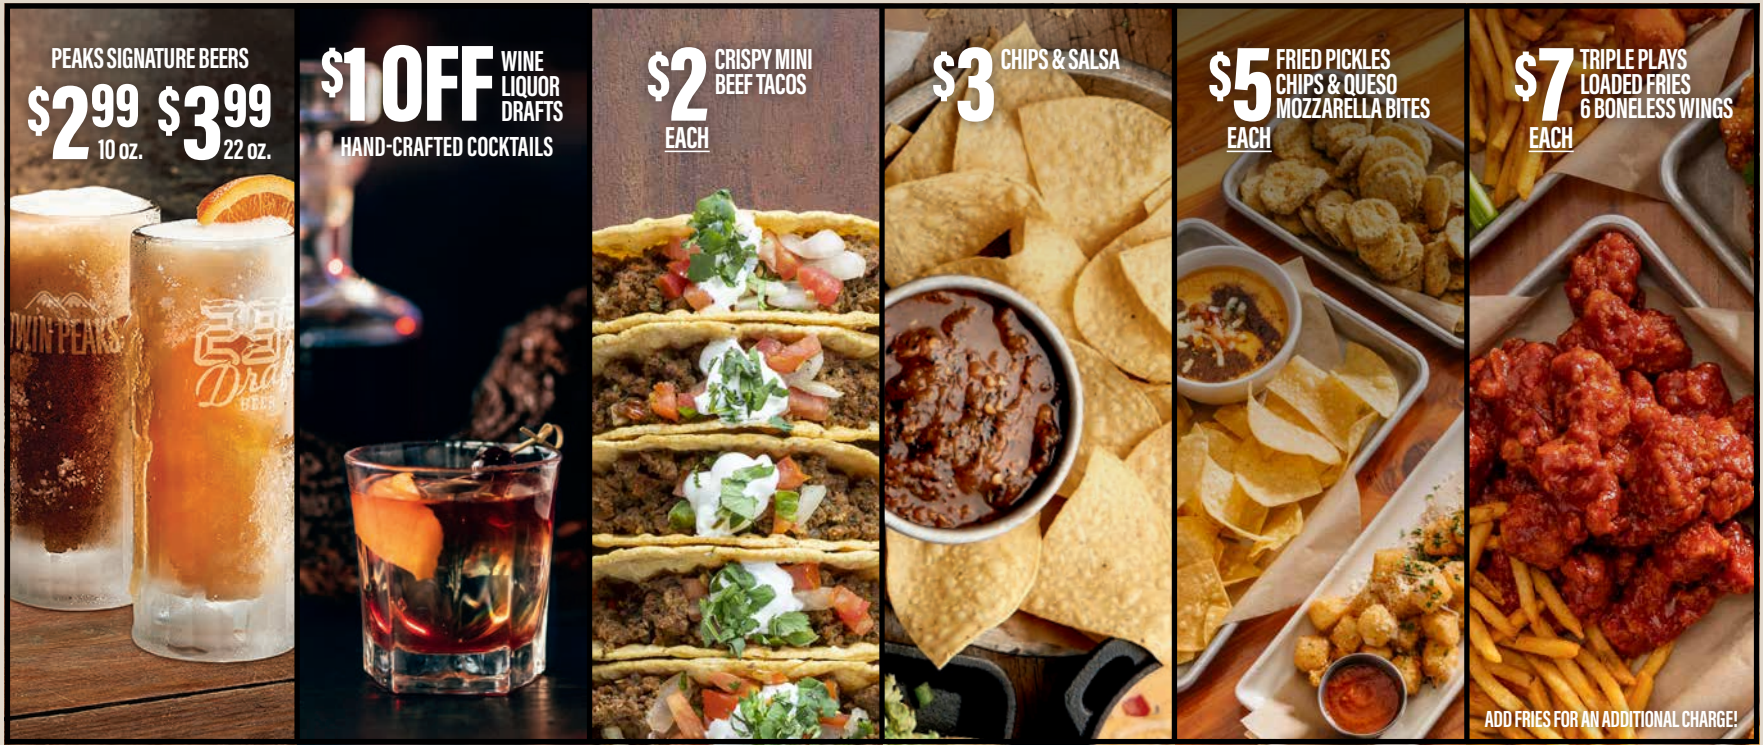

EATS • DRINKS • SCENIC VIEWS

Check Out WHAT'S BREWING

NORTH IRVING | 1500 MARKET PL BLVD | IRVING, TX

HAPPY HOUR | MONDAY-FRIDAY | 2PM-7PM & 10PM-11PM

**TWIN PEAKS™
BREWING CO**
Beer To Go!

$2.50 CROWLER
16 OZ.. CAN

$10 FOR 4
CROWLERS

$9.99 GROWLER
FILLED

$6.99 GROWLER
REFILLED

$2.00 OFF GROWLER FILL
ON WEDNESDAY

SERVICE INDUSTRY NIGHT

Every day 10PM TO CLOSE

50% OFF *bites, burgers, flatbreads,
salads, sandwiches & tacos*

bar & restaurant employees *Excludes Ribs, Peaks Sampler, and Wings.

**MILITARY &
1ST RESPONDERS**

20% DISCOUNT
(Food only. One entrée per valid ID.)